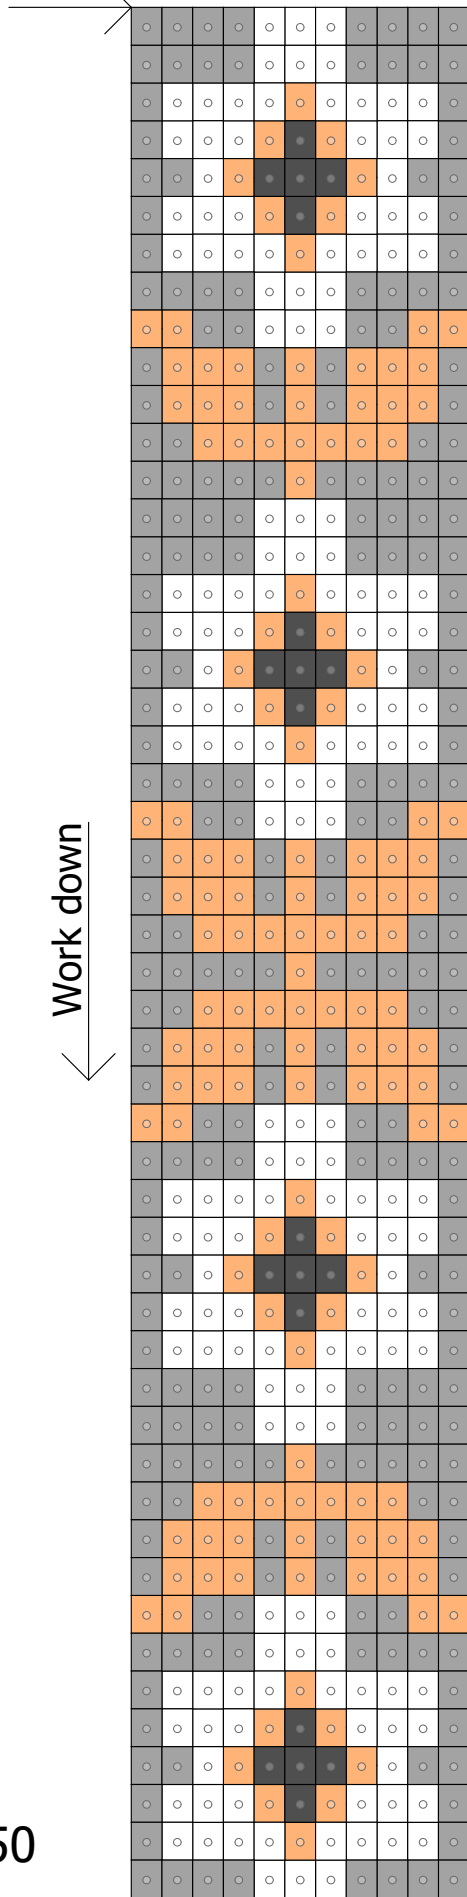

11 * 100 Loom

Start

50

11 * 100 Loom

Start

Work down

50

50

100